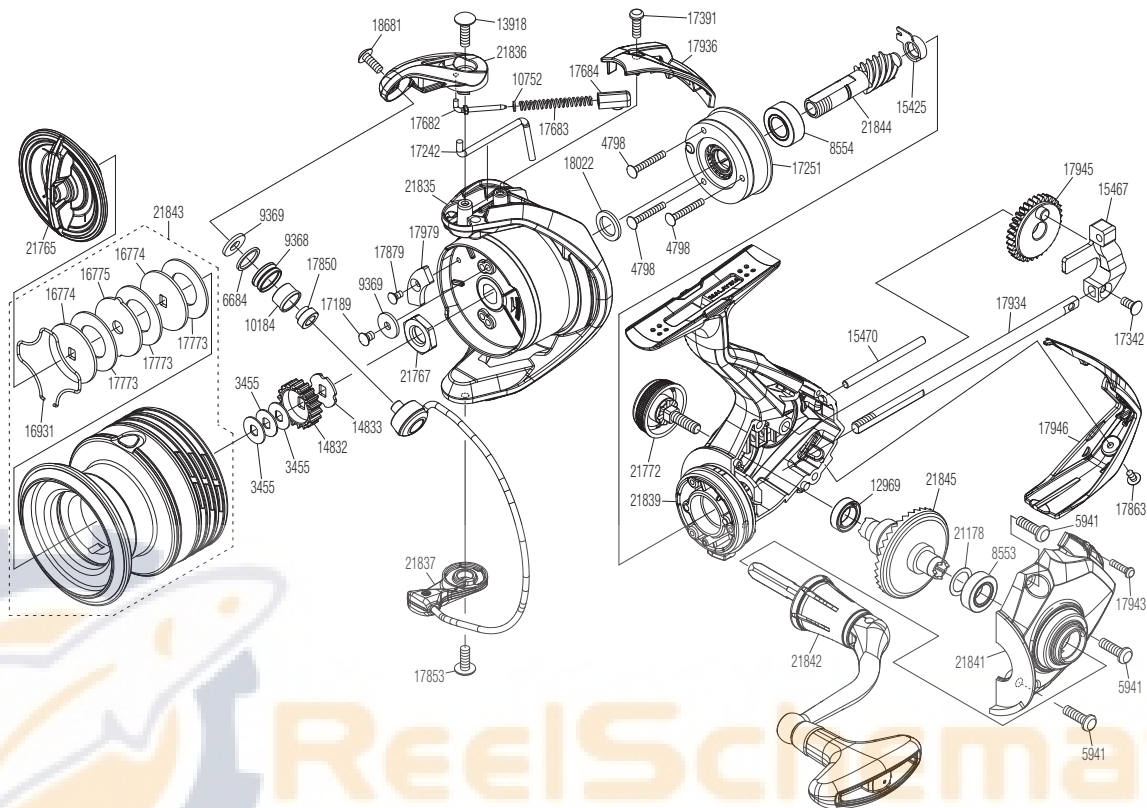

SHIMANO

NEXAVE

NEX-4000HG

Please note that the number of adjusting washers may not always be the same as shown in the exploded views.
Please note that your actions take full responsibility when you take it apart.

(51SB49DH44X)

Part No.	Description	Part No.	Description	Part No.	Description
RD 3455	Spool Washer	RD17242	Bail Trip Lever	RD21765	Drag Knob Assembly
RD 4798	Screw	RD17251	Roller Clutch Assembly	RD21767	Rotor Nut
RD 5941	Screw	RD17342	Screw	RD21772	Handle Screw Cap Assembly
RD 6684	Spacer	RD17391	Screw	RD21835	Rotor
RD 8553	Ball Bearing	RD17682	Bail Spring Guide A	RD21836	Bail Arm
RD 8554	Ball Bearing	RD17683	Bail Spring	RD21837	Bail Assembly
RD 9368	Line Roller	RD17684	Bail Spring Guide B	RD21839	Body
RD 9369	Washer	RD17773	Drag Washer	RD21841	Side Cover
RD10184	Bushing	RD17850	Collar	RD21842	Handle Assembly
RD10752	Bail Spring Guide A Collar	RD17853	Screw	RD21843	Spool Assembly
RD12969	Ball Bearing	RD17863	Screw	RD21844	Pinion Gear
RD13918	Screw	RD17879	Screw	RD21845	Drive Gear
RD14832	Spool Support A	RD17934	Main Shaft		
RD14833	Spool Support B	RD17936	Bail Spring Cover		
RD15425	Bushing	RD17943	Screw		
RD15467	Oscillating Slider	RD17945	Oscillating Gear		
RD15470	Oscillating Guide	RD17946	Rear Protector		
RD16774	Key Washer	RD17979	Counter Weight		
RD16775	Eared Washer	RD18022	Washer		
RD16931	Retainer	RD18681	Screw		
RD17189	Screw	RD21178	Washer		